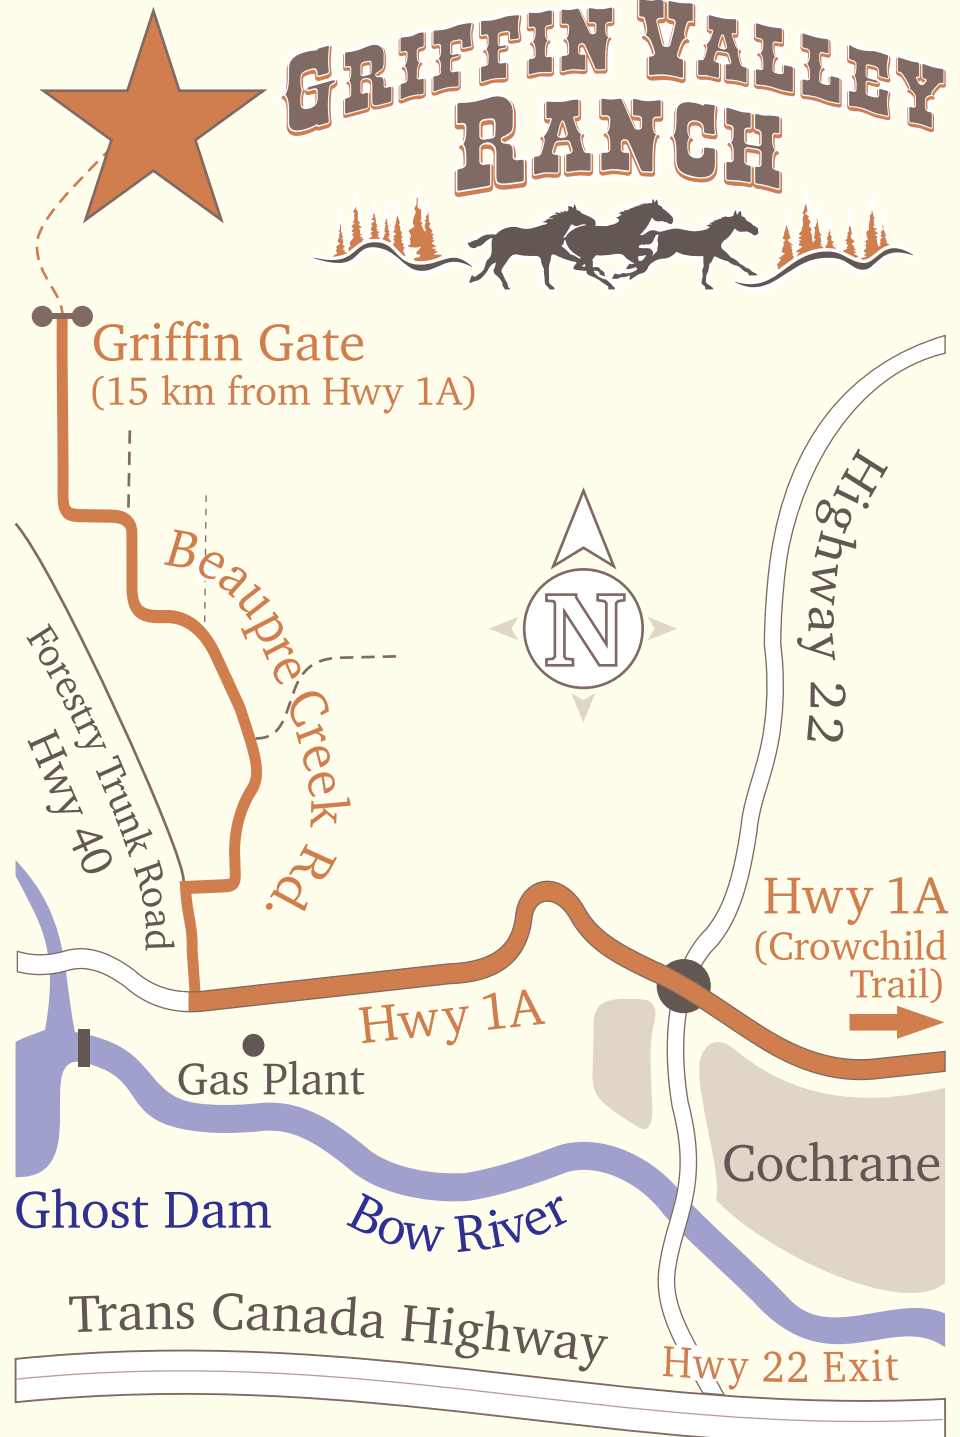

HOW TO GET HERE

GRIFFIN VALLEY RANCH

DIRECTIONS

From town of Cochrane, take Hwy 1A West 13km to Hwy 40. Turn right (North) on Hwy 40 and travel 2km. Turn right on Beaupre Creek Road and travel 13km until you reach our Ranch at the dead end.

← Banff

Calgary →

GUIDED & UNGUIDED TRAIL RIDES • HORSE CAMPS • WAGON RIDES • RESTAURANT/BAR • DANCE HALL • SPECIAL EVENTS